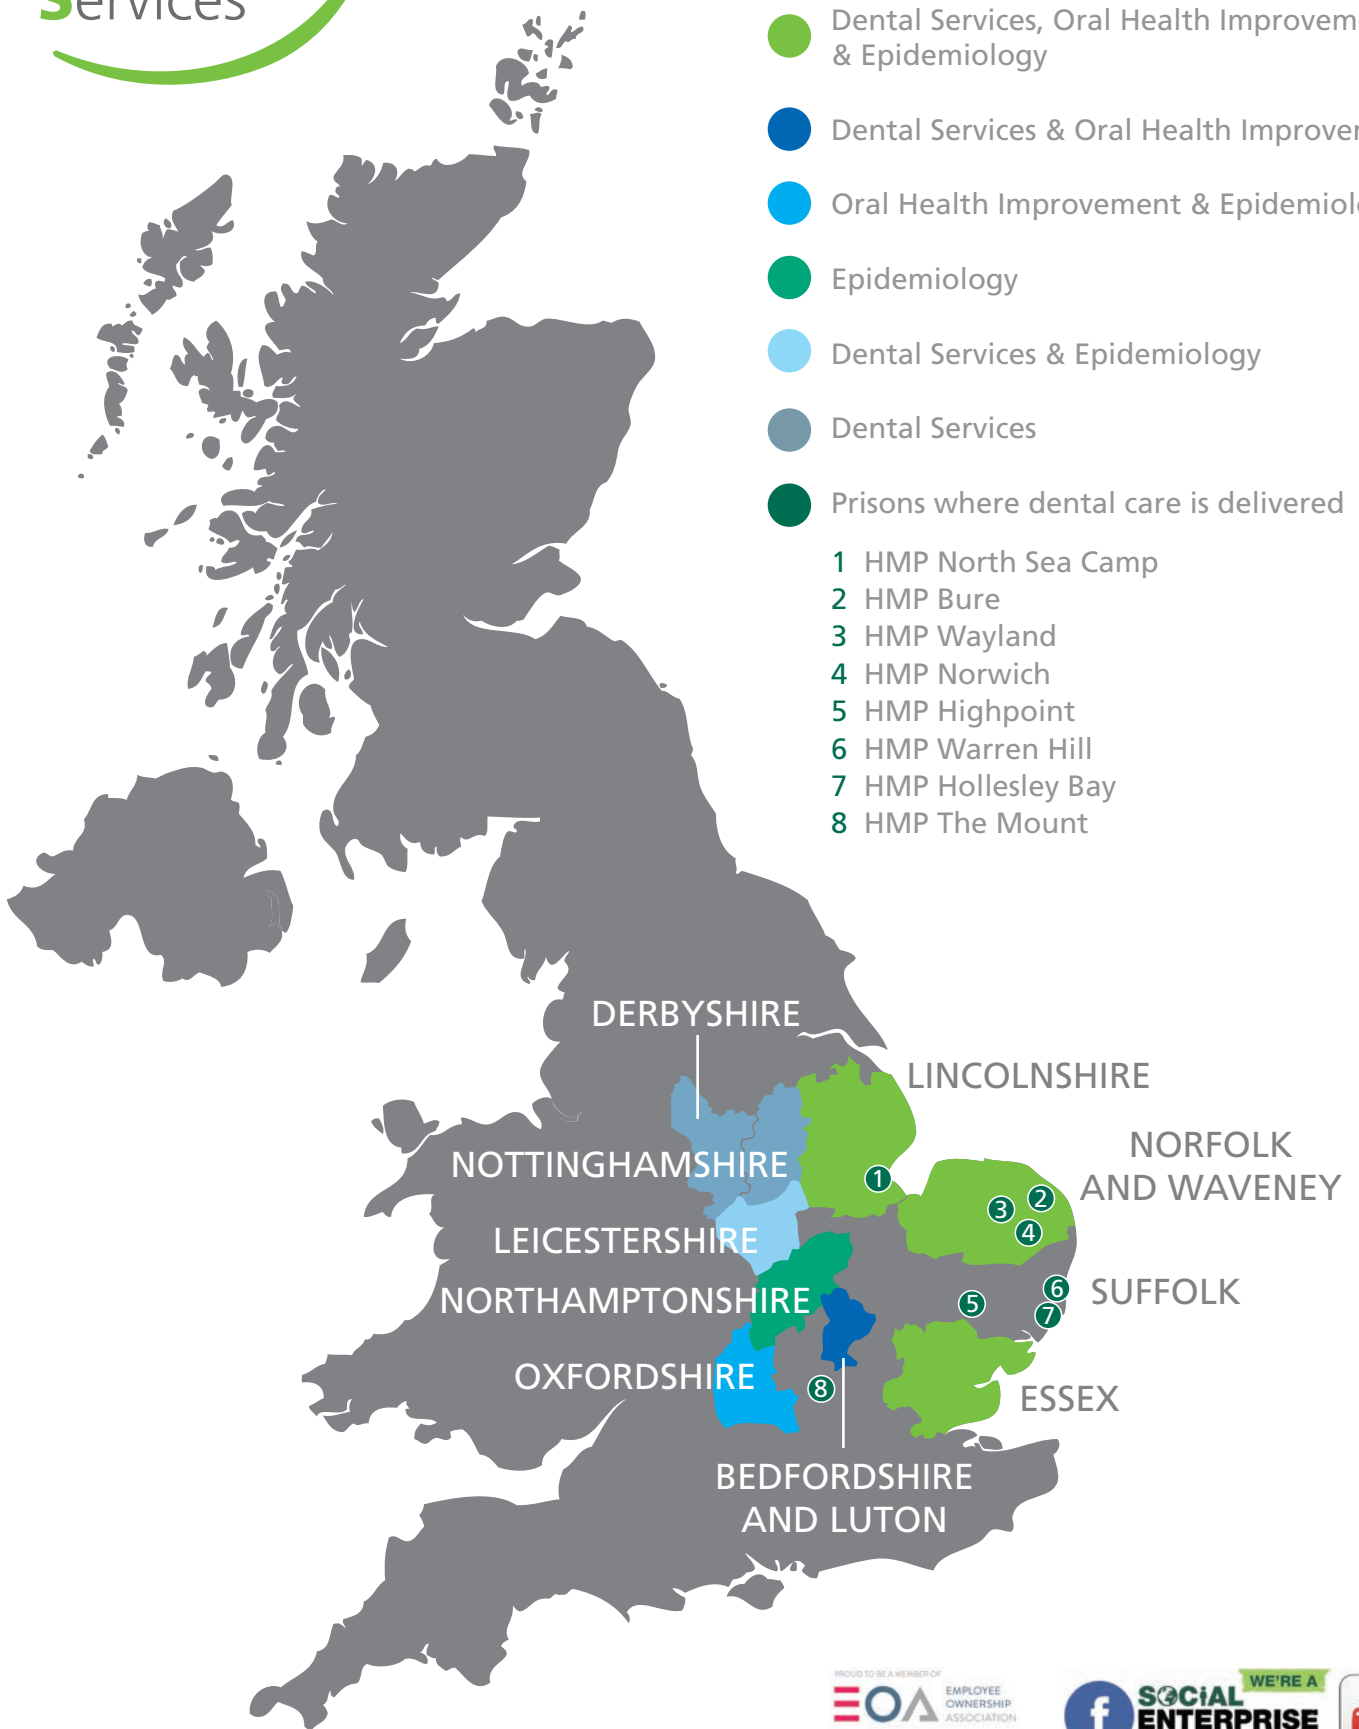

# Our Services

- Dental Services, Oral Health Improvement & Epidemiology
- Dental Services & Oral Health Improvement
- Oral Health Improvement & Epidemiology
- Epidemiology
- Dental Services & Epidemiology
- Dental Services
- Prisons where dental care is delivered

- 1 HMP North Sea Camp
- 2 HMP Bure
- 3 HMP Wayland
- 4 HMP Norwich
- 5 HMP Highpoint
- 6 HMP Warren Hill
- 7 HMP Hollesley Bay
- 8 HMP The Mount

[www.communitydentalservices.co.uk](http://www.communitydentalservices.co.uk)